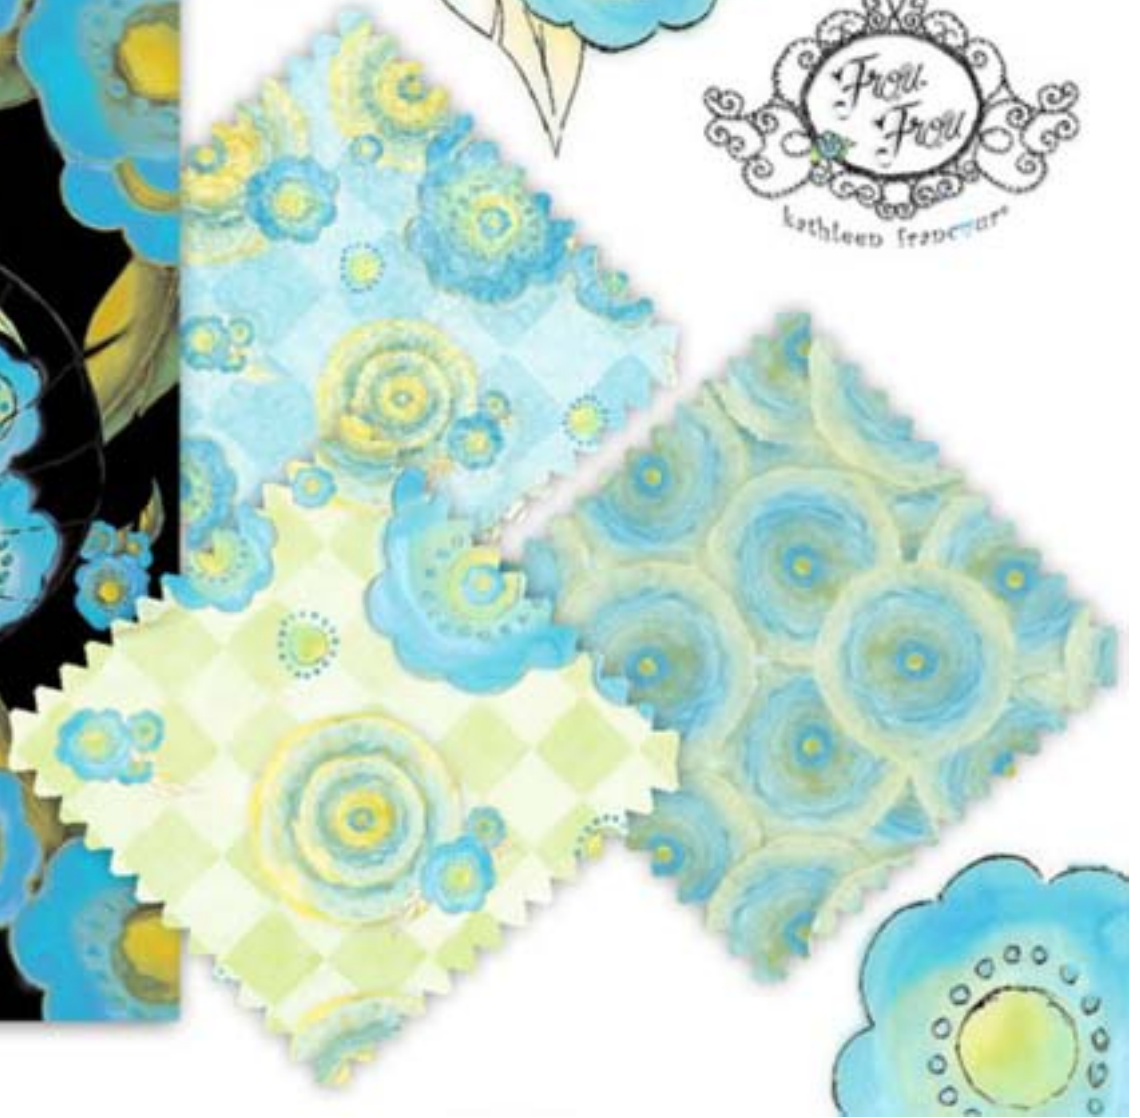

CH 3995

CH 3994

S J 93% VISCOSE 7% SPANDEX 190 GR

Froll-Froll
kathleen freeseure

Make a Splash

Today's
forecast?

Hotter than ever!

Froth-Froth
Kathleen Frappuccino